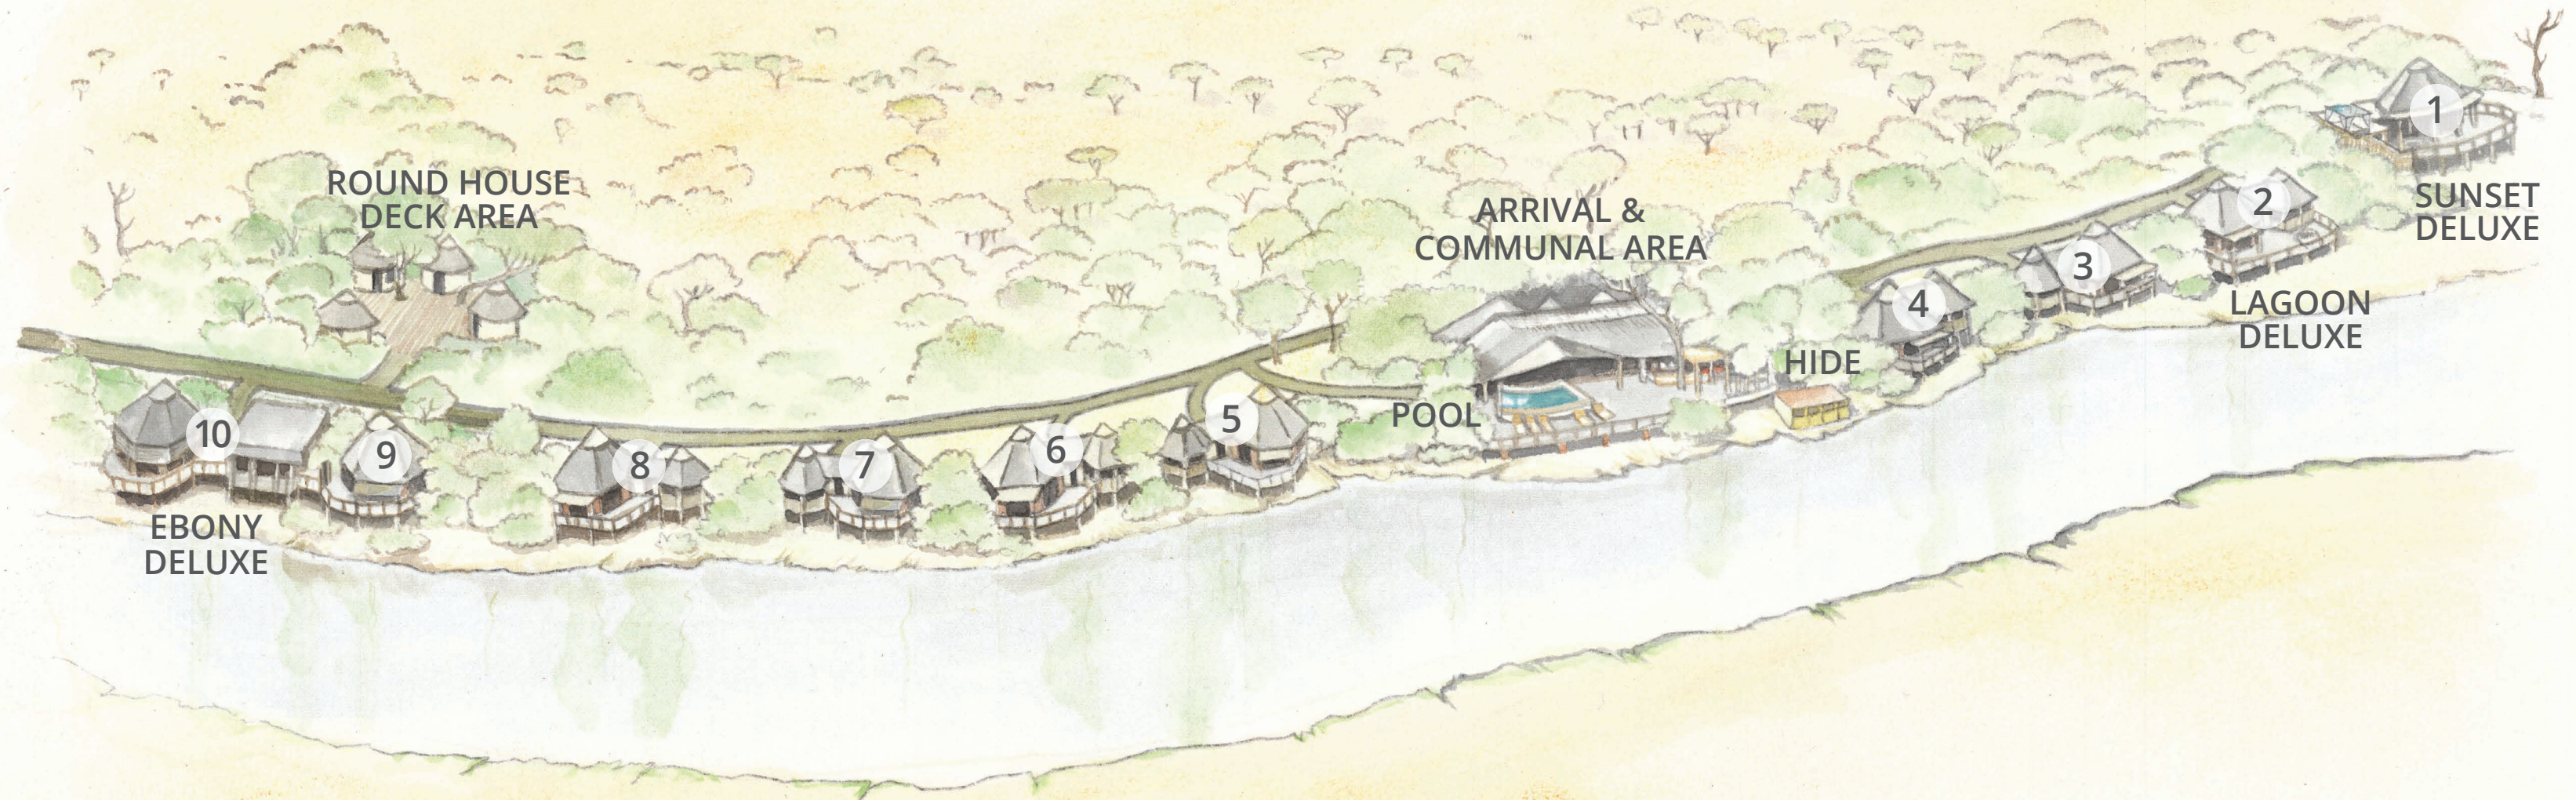

MANAGER'S HOUSE
& GUIDE ROOMS

ARRIVAL & COMMUNAL AREA:

Pool, firepit, dining, bar, seating areas, pool table & shop

ROUND HOUSE AREA:

Gym, library & photographic studio

LUXURY SUITE SIZES:

70sqm including deck

DELUXE SUITE SIZES:

100sqm including deck

LION CAMP

SOUTH LUANGWA ZAMBIA